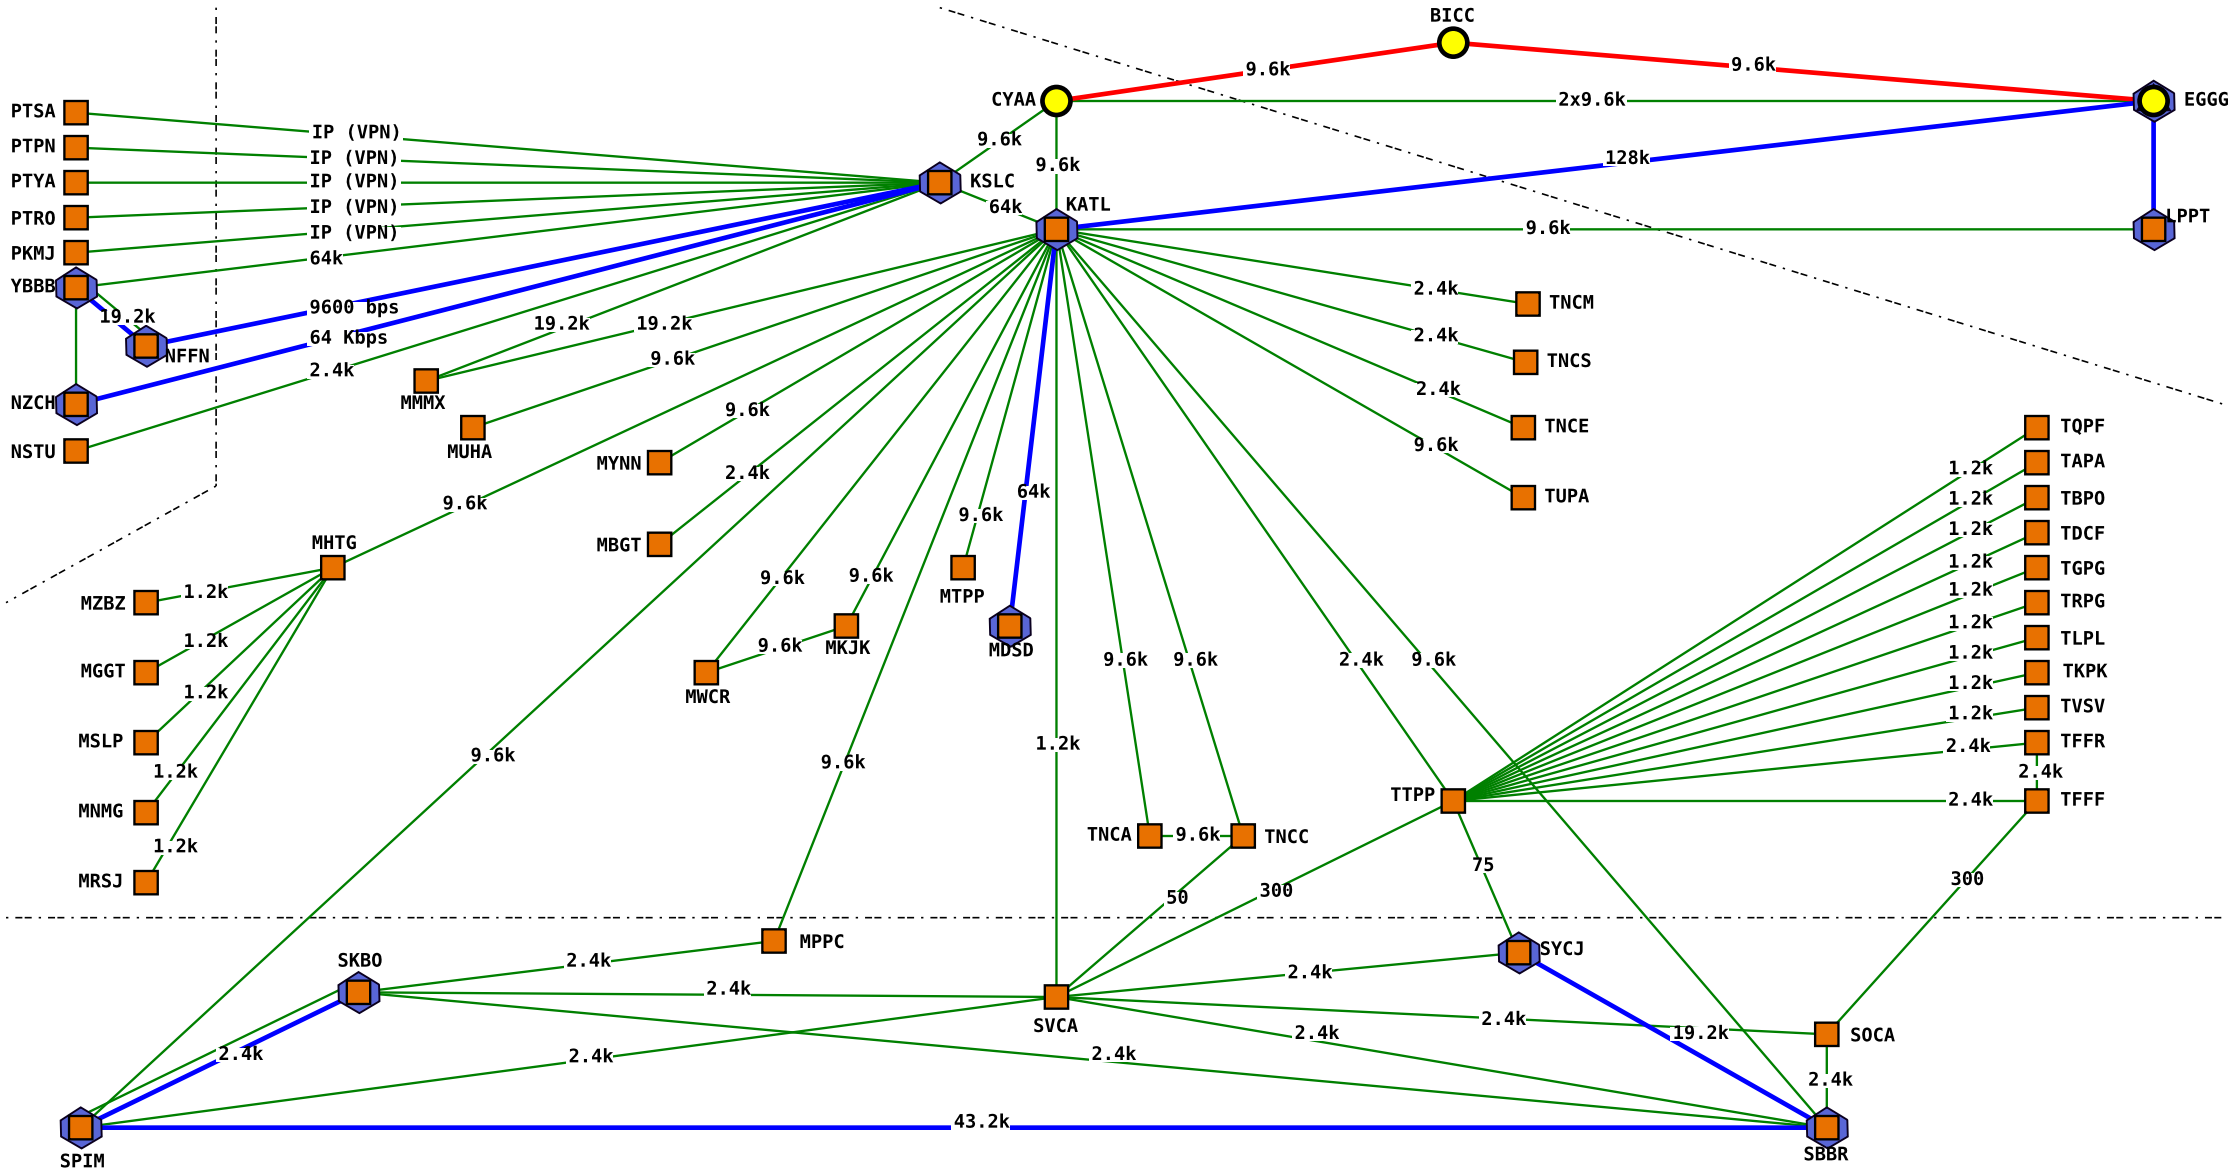

NAM/CAR COM Chart (27/04/2017)

CIDIN/AFTN COM Centre	9.6k CIDIN Link with Line Speed	9.6k AMHS-EUROCONTROL/NM Link with Line Speed
AFTN COM Centre	9.6k AFTN Link with Line Speed	9.6k AMHS Link with Line Speed
AMHS COM Centre	9.6k CIDIN-EUROCONTROL/NM Link with Line Speed	Path
Fully Meshed Island		